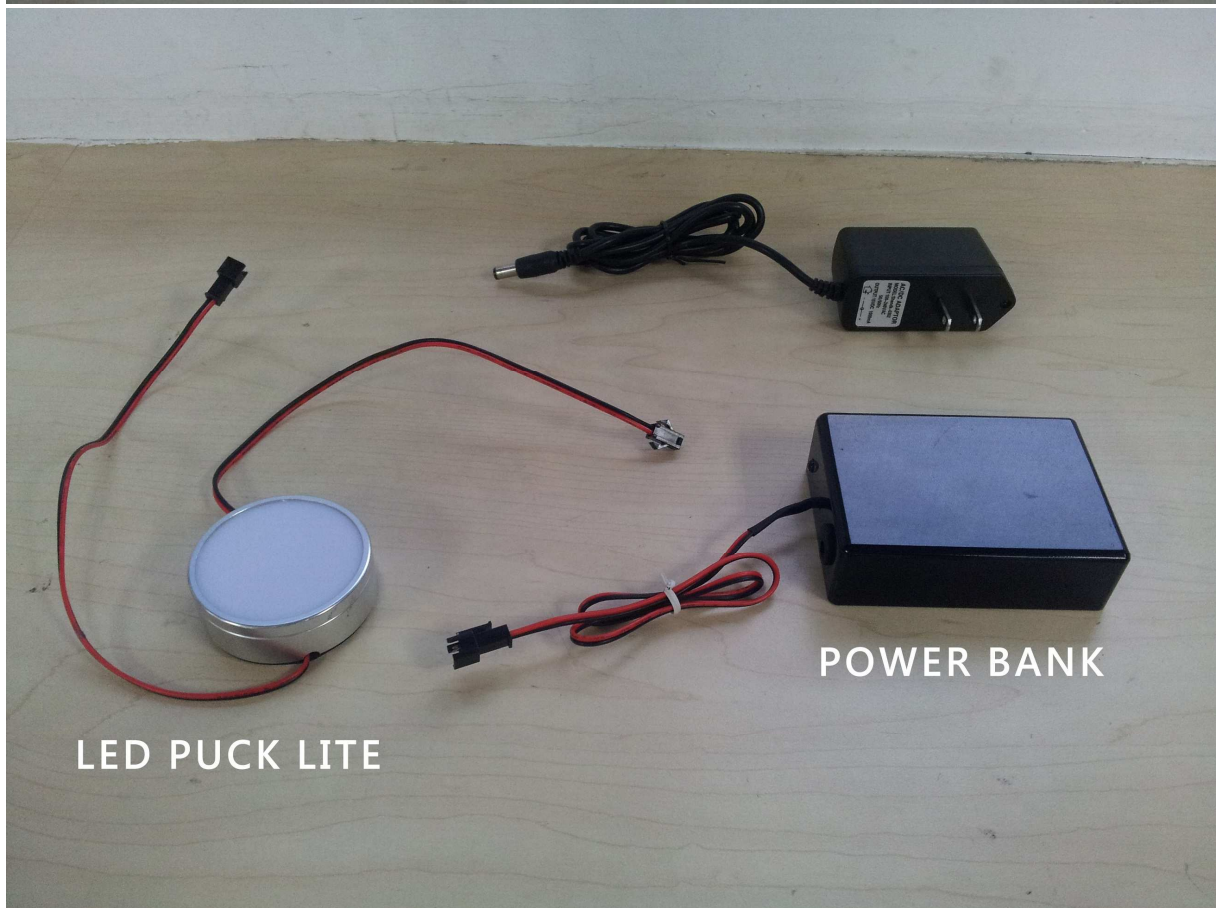

WINLITES IND. CO., LTD.

USING POWER BANK TO OPERATE THE LED PUCK LITE

USING BATTERY BOX TO OPERATE THE LED PUCK LITE