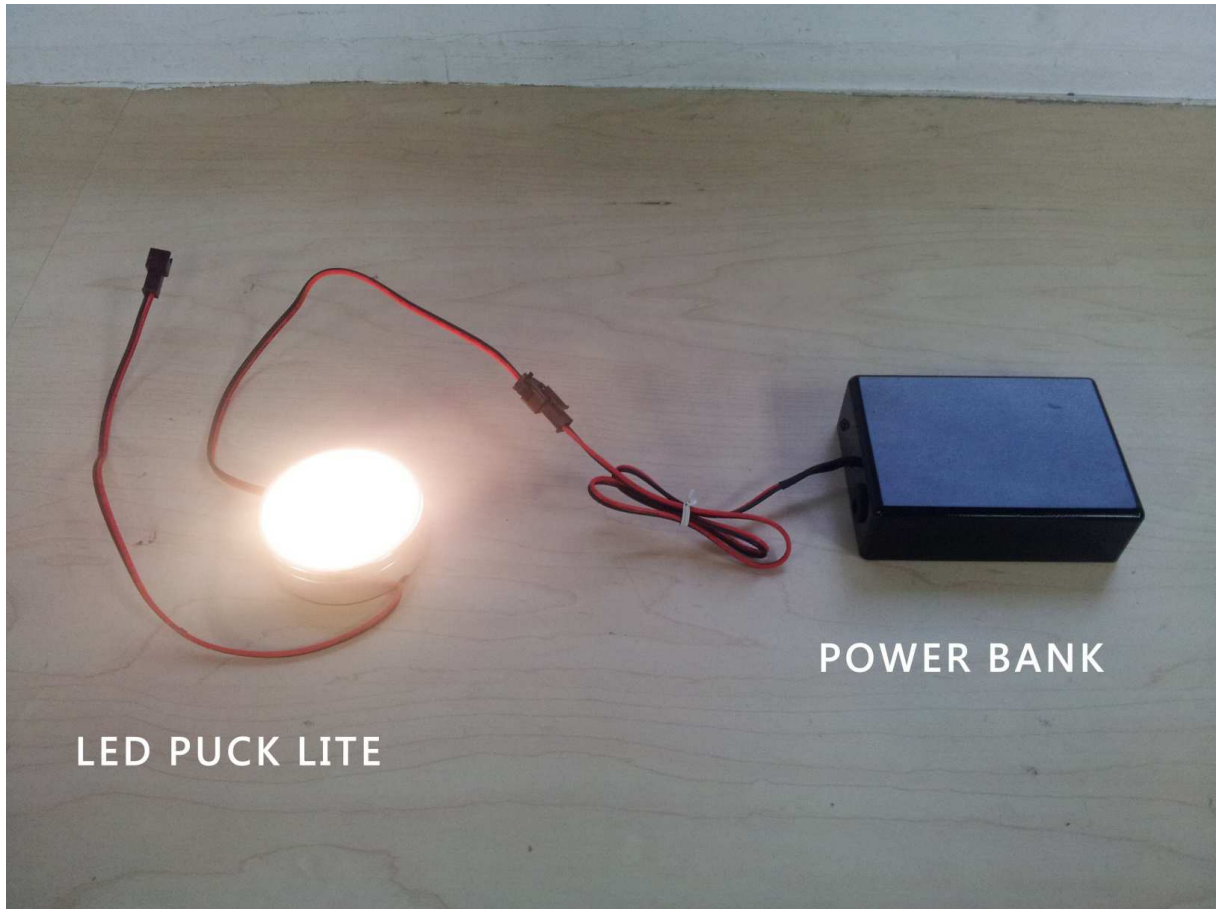

WINLITES IND. CO., LTD.

USING POWER BANK TO OPERATE THE LED PUCK LITE

USING BATTERY BOX TO OPERATE THE LED PUCK LITE